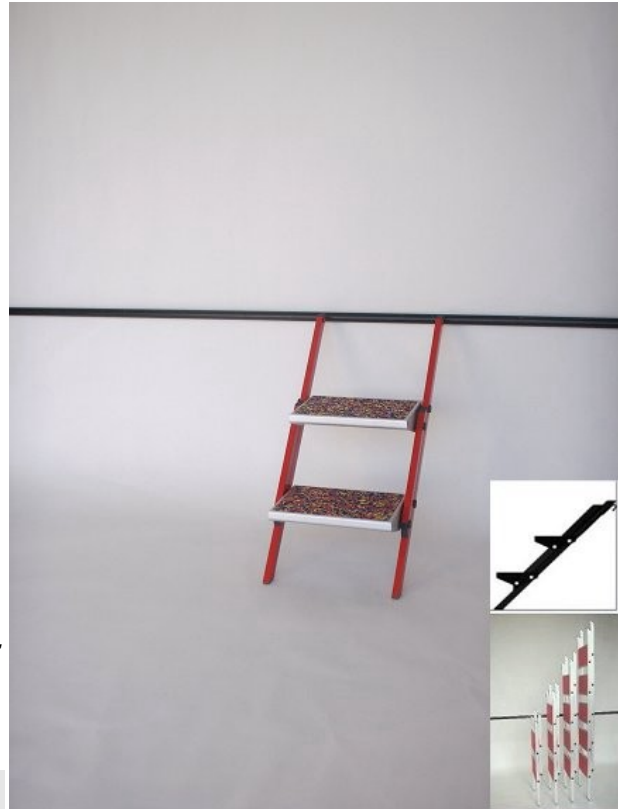

Insulating Hookable Folding Stair, 2 treads

1. Resistant to all weather and at sea salt (>10 years)
2. Electrical isolation up to 1000 V a.c.
3. High level of cleanliness and a-toxicity to replace ladders in stainless steel for use with food and drinking water

Standing height 47 cm / 18.5 in
Hooking height 70 cm / 27.56 in
Floor spacing = Hooking height 70 cm x 42 cm / 27.56 in x 16.54 in
Tread 23 x 36 cm / 9 x 14 in
Tread layers 21 x 34 cm / 8 x 13 in
Folds flat to 7 cm / 2.7 in
Duty rate 250 kg / 551 lb
Weight 3,8 kg / 8.375 lb
Storage 97 x 42 x 7 cm / 38 x 17 x 2.76 in
Open and close the stair rotating the upper tread

Safety Manual <http://www.skylax.com/yrsafee.htm>

Made in Italy - Design, engineering, manufacturing and packaging done exclusively on Italian territory

Buy now

<http://www.skylax.com/public/catalog/index.php?cPath=42&language=en>