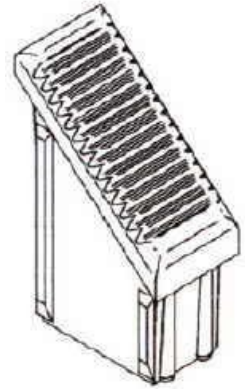

**Small Shoe with Kick-Stop
For SKYLAX Ergonomic Folding Stairs**

32 x 17 mm / 1.26 x 0.669 in

0.008 kg / 0.0176 lb

Nylon

Color: Grey

Made in Italy - Design, engineering, manufacturing and packaging done exclusively on Italian territory