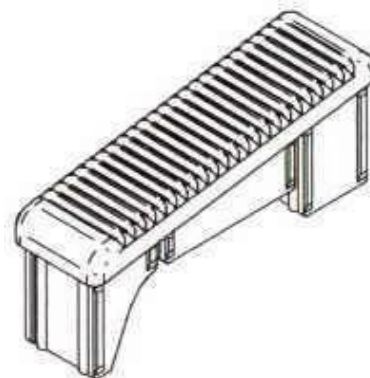

Big Shoe
For SKYLAX Ergonomic Folding Stairs

70 x 17 mm / 2.756 x 0.669 in
0.017 kg / 0.037 lb
Nylon
Color: Grey

Made in Italy - Design, engineering, manufacturing and packaging done exclusively on Italian territory