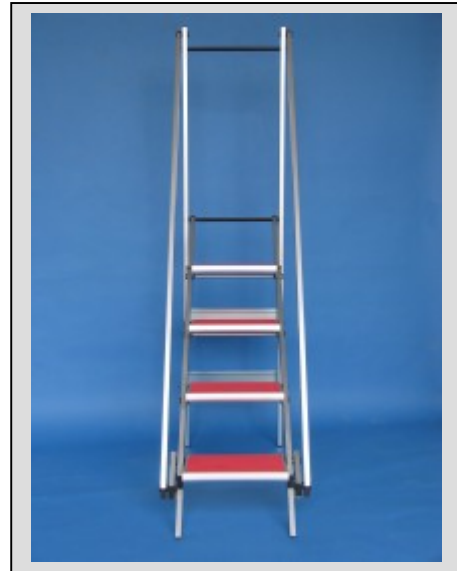

SKYLAX S.R.L.
33030 Coseano (Italia)
Via del Mulino 33

<http://www.skylax.com/>
<http://www.skylax.biz/>
email@skylax.com

Tel+39-0432-951366
Fax+39-0432-951339
mob +39-333-2577681

KingStep.4.Rail – for jobs up to 3 m / 10 ft

- made of aluminium
- ergonomic stepladder with 4 treads
- with parapet on top
- with double side rails
- folds flat rotating the upper tread
- weight 14 kg
- storage: 2450 x 530 x 70 mm
- open:
 - maximum tread height 920 mm
 - maximum rail height 2120 mm
- spacing ground floor: 1230 x 530 mm

Anodized aluminum

Models

1. All anodized aluminium - 4 treads
2. Non-conductive aluminium 1000 V a.c. - 4 treads
3. Dissipative (ESD) anodized aluminium - 4 treads

Non-conductive

Dissipative